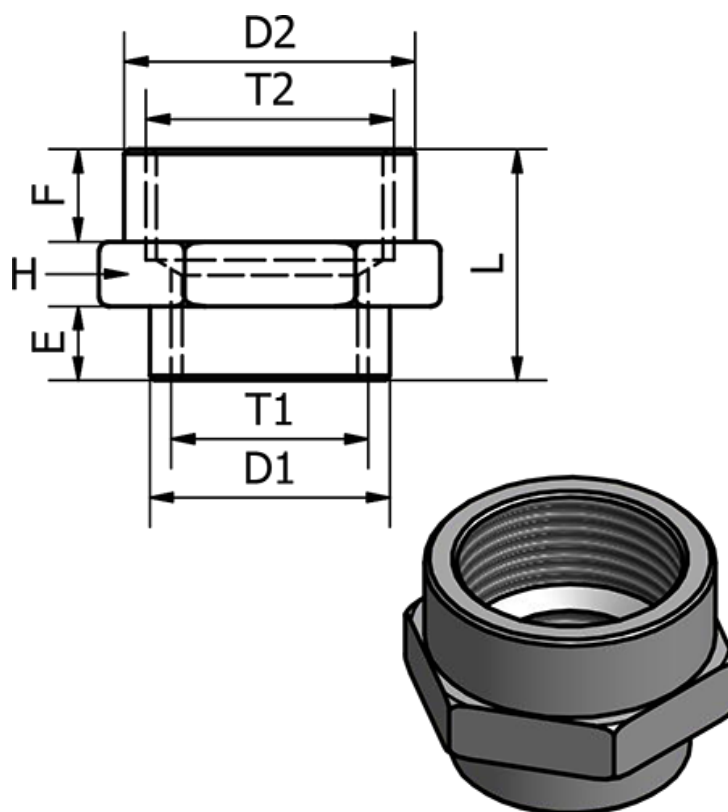

Article number: 5891126TR3834  
Description: Sleeve 1126TR - 3834  
Reduction, G3/8" - G3/4"

## Measures

D1 = 21.0  
D2 = 31.5  
E = 8.0  
F = 10.0  
H = 32  
L = 25.0  
T = 3/8"  
T2 = 1/4"